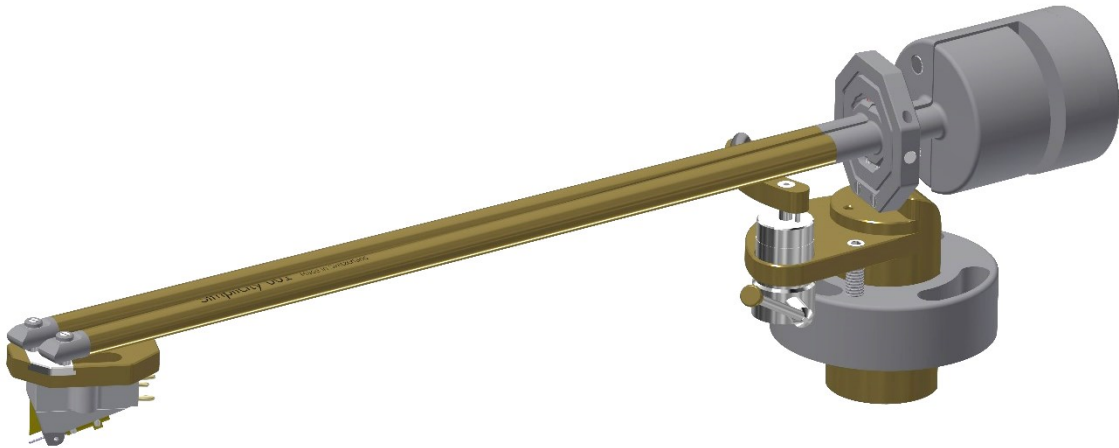

Datasheet Thales Simplicity

|                          |          |                         |         |
|--------------------------|----------|-------------------------|---------|
| <b>Mounting distance</b> | 230mm    | <b>Cartridge weight</b> | 7...20g |
| <b>Effective length</b>  | 226,75mm | <b>Effective mass</b>   | 19g     |
| <b>Tracking error</b>    | < 0,008° | <b>Offset angle</b>     | 8...19° |