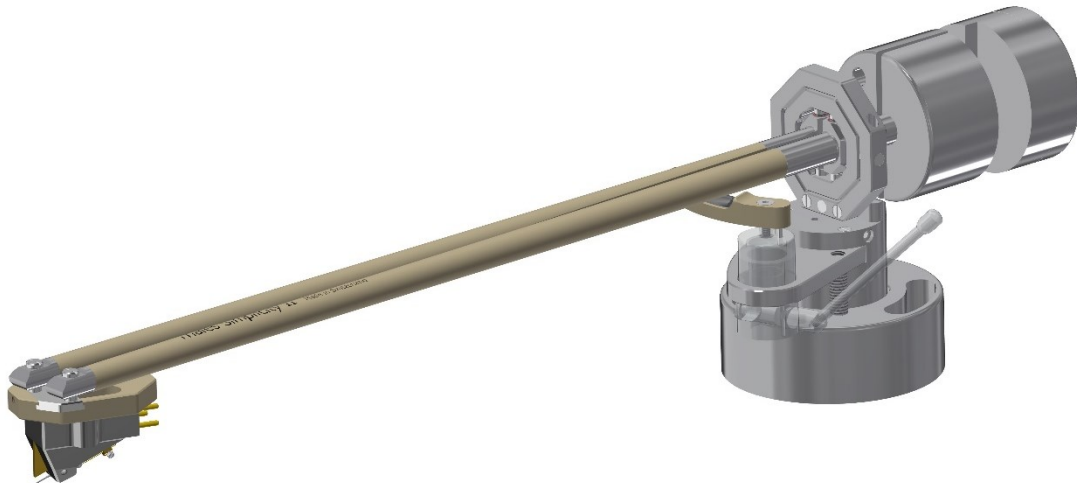

Datasheet Thales Simplicity II

Mounting distance	230mm	Cartridge weight	7...23g
Effective length	229mm	Effective mass	18g
Tracking error	< 0,006°	Offset angle	8...19°